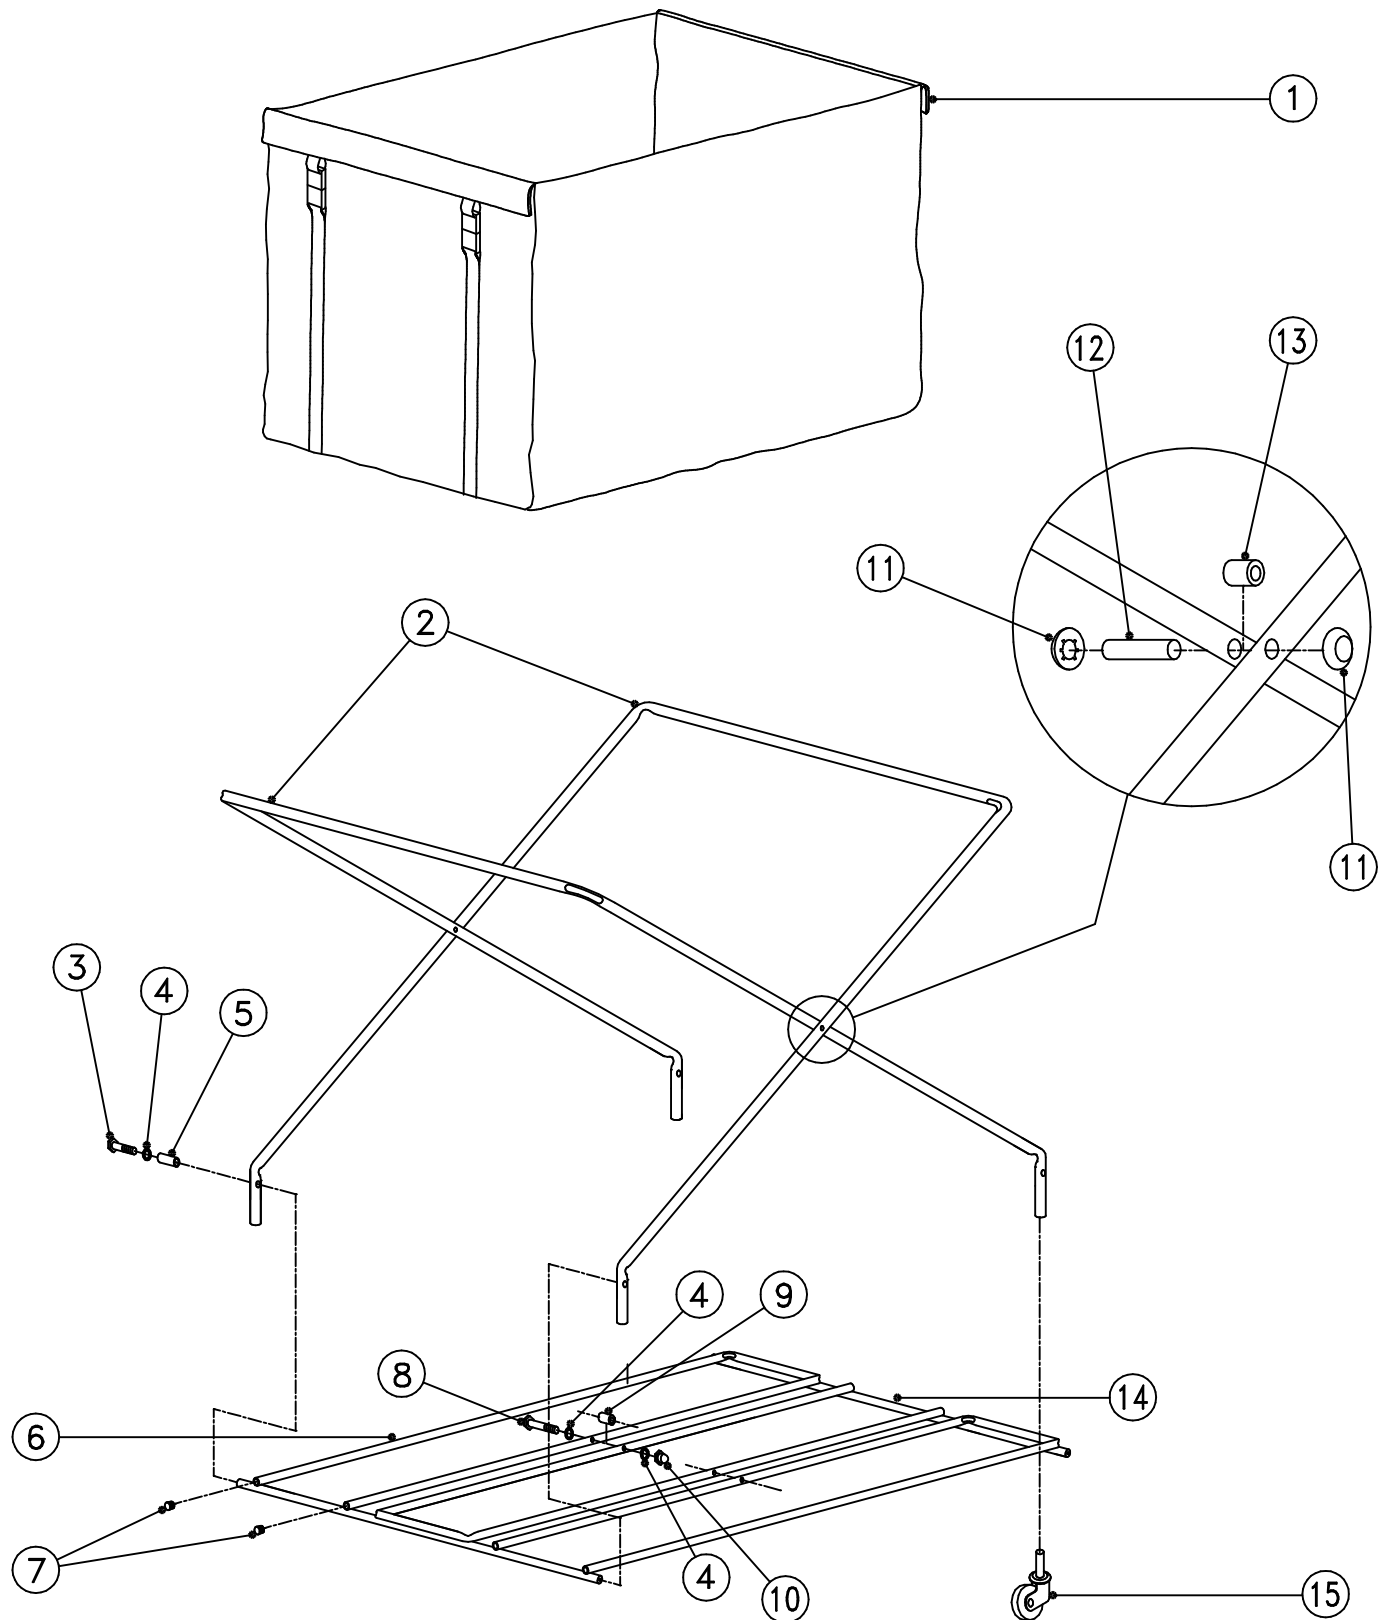

# Spare Parts

Model No. NX-1501/NX-1501SS/HKX-1501

Numatic, Beaminster, Dorset, DT8 3PR, England.  
Tel: 0308 862062 Telex: 417150 Fax: 0308 862766 | 231311/102/9311A

MODEL No. NX-1501/NX-1501SS/HKX-1501

## SPARE PARTS

POS.	PART No	DESCRIPTION
1	618601	100 Litre Black Sack
	618461	100 Litre Brown Sack
2	418138	"U" Frame Assembly (Blue)
	418137	"U" Frame Assembly (Red)
	418139	"U" Frame Assembly (Green)
	418140	"U" Frame Assembly (Yellow)
	418141	"U" Frame Assembly (Black)
	418181	"U" Frame Assembly (Brown)
	318182	"U" Frame Assembly (S/Steel)
3	21965V	M6 x 40mm Long Hex Bolt
4	219007	M6 Form B Steel Washer
5	219200	Spacer
6	418133	Large Base Welded Assembly (Blue)
	418132	Large Base Welded Assembly (Red)
	418134	Large Base Welded Assembly (Green)
	418135	Large Base Welded Assembly (Yellow)
	418136	Large Base Welded Assembly (Black)
	418196	Large Base Welded Assembly (Brown)
	318190	Large Base Welded Assembly (S/Steel)

POS.	PART No	DESCRIPTION
7	20638V	Tube End Stop
8	219224	M6 x 55 Long Hex Bolt
9	226006	Spacer
10	219080	M6 Domenut
11	204020	8mm Chrome Cap
12	418241	Pivot Pin
13	226007	Spacer
14	418128	Small Base Welded Assembly (Blue)
	418127	Small Base Welded Assembly (Red)
	418129	Small Base Welded Assembly (Green)
	418130	Small Base Welded Assembly (Yellow)
	418131	Small Base Welded Assembly (Black)
	418195	Small Base Welded Assembly (Brown)
	318189	Small Base Welded Assembly (S/Steel)
15	204060	75mm Castor - Black