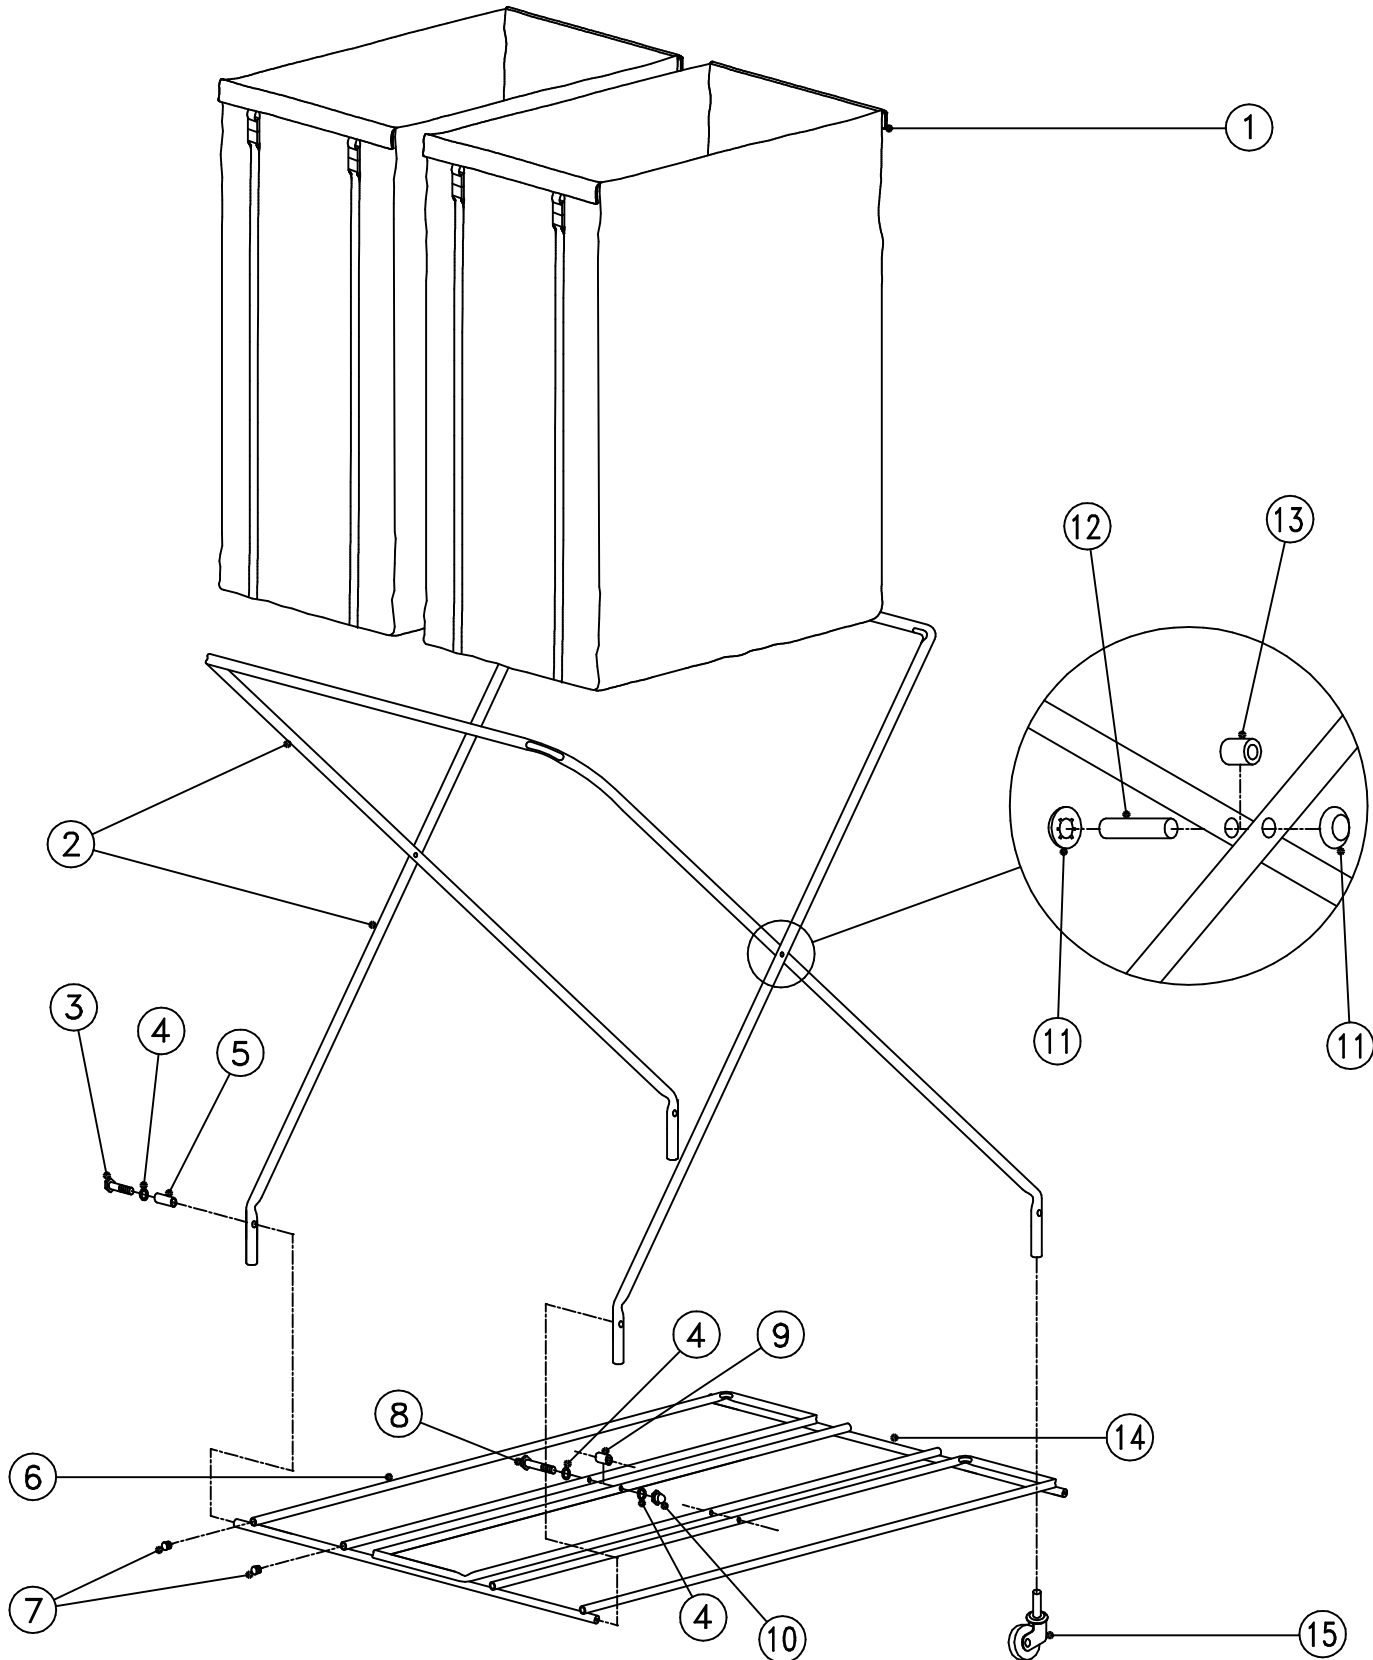

Spare Parts

Model No. NX-1002/NX-1002SS/HKX-1002

Numatic, Beaminster, Dorset, DT8 3PR, England.
Tel: 0308 862062 Telex: 417150 Fax: 0308 862766 | 231312/103/9311A

MODEL No.

NX-1002/NX-1002SS/HKX-1002

SPARE PARTS

POS.	PART No	DESCRIPTION
1	628266	100 Litre Black Sack
	618461	100 Litre Brown Sack
2	418182	"U" Frame Assembly (Blue)
	418040	"U" Frame Assembly (Red)
	418041	"U" Frame Assembly (Green)
	418042	"U" Frame Assembly (Yellow)
	418043	"U" Frame Assembly (Black)
	418183	"U" Frame Assembly (Brown)
	318184	"U" Frame Assembly (S/Steel)
3	21965V	M6 x 40mm Long Hex Bolt
4	219007	M6 Form B Steel Washer
5	219200	Spacer
6	418133	Large Base Welded Assembly (Blue)
	418132	Large Base Welded Assembly (Red)
	418134	Large Base Welded Assembly (Green)
	418135	Large Base Welded Assembly (Yellow)
	418136	Large Base Welded Assembly (Black)
	418196	Large Base Welded Assembly (Brown)
	318190	Large Base Welded Assembly (S/Steel)

POS.	PART No	DESCRIPTION
7	20638V	Tube End Stop
8	219224	M6 x 55 Long Hex Bolt
9	226006	Spacer
10	219080	M6 Dometut
11	204020	8mm Chrome Cap
12	418241	Pivot Pin
13	226007	Spacer
14	418128	Small Base Welded Assembly (Blue)
	418127	Small Base Welded Assembly (Red)
	418129	Small Base Welded Assembly (Green)
	418130	Small Base Welded Assembly (Yellow)
	418131	Small Base Welded Assembly (Black)
	418195	Small Base Welded Assembly (Brown)
	318189	Small Base Welded Assembly (S/Steel)
15	204060	75mm Castor - Black