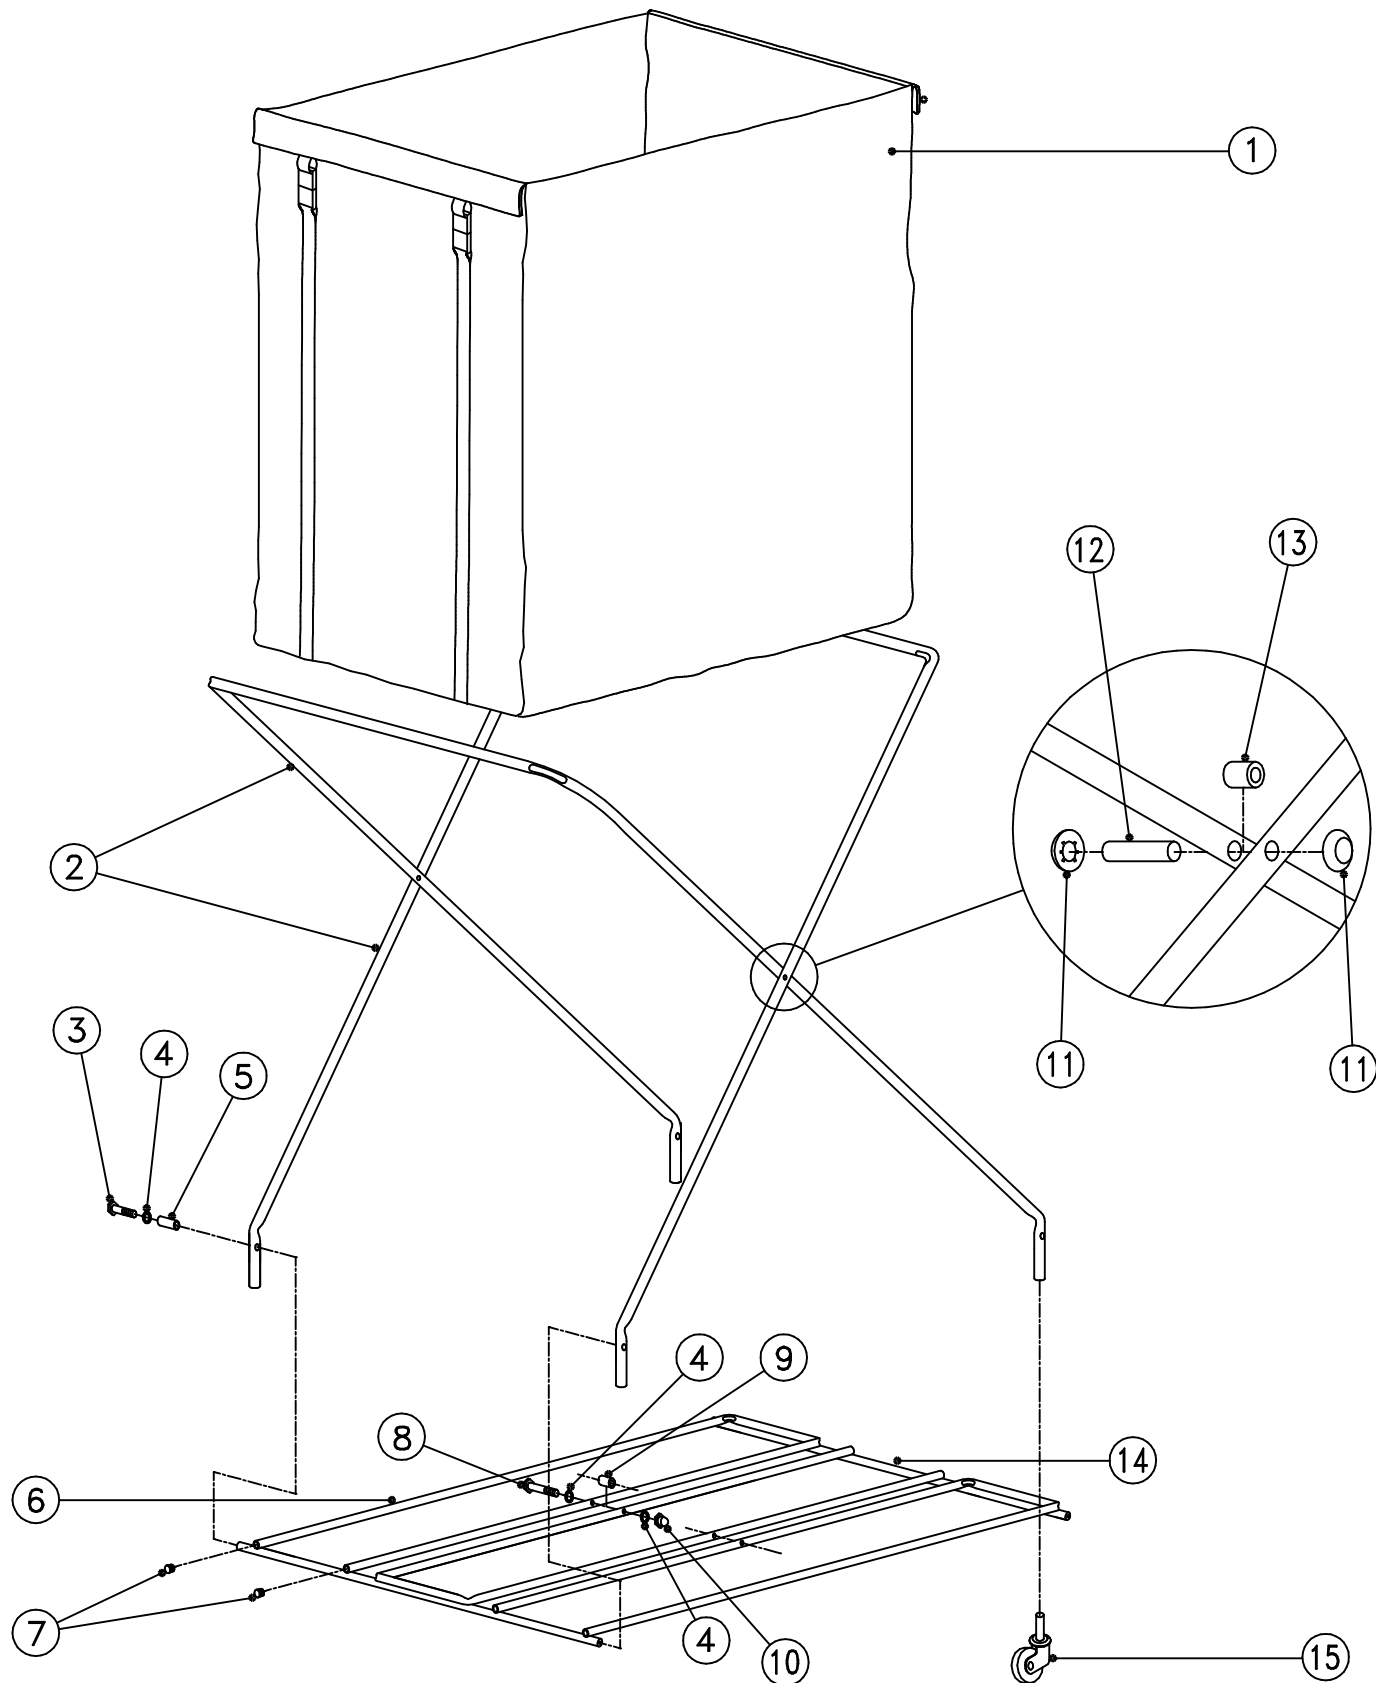

Spare Parts

Model No. NX-2001/NX-2001SS/HKX-2001

Numatic, Beaminster, Dorset, DT8 3PR, England.
Tel: 0308 862062 Telex: 417150 Fax: 0308 862766 | 231313/104/9311A

MODEL No. NX-2001/NX-2001SS/HKX-2001

SPARE PARTS

POS.	PART No	DESCRIPTION
1	618620	200 Litre Black Sack
	618463	200 Litre Brown Sack
2	418182	"U" Frame Assembly (Blue)
	418040	"U" Frame Assembly (Red)
	418041	"U" Frame Assembly (Green)
	418042	"U" Frame Assembly (Yellow)
	418043	"U" Frame Assembly (Black)
	418183	"U" Frame Assembly (Brown)
	318184	"U" Frame Assembly (S/Steel)
3	21965V	M6 x 40mm Long Hex Bolt
4	219007	M6 Form B Steel Washer
5	219200	Spacer
6	418133	Large Base Welded Assembly (Blue)
	418132	Large Base Welded Assembly (Red)
	418134	Large Base Welded Assembly (Green)
	418135	Large Base Welded Assembly (Yellow)
	418136	Large Base Welded Assembly (Black)
	418196	Large Base Welded Assembly (Brown)
	318190	Large Base Welded Assembly (S/Steel)

POS.	PART No	DESCRIPTION
7	20638V	Tube End Stop
8	219224	M6 x 55 Long Hex Bolt
9	226006	Spacer
10	219080	M6 Domenut
11	204020	8mm Chrome Cap
12	418241	Pivot Pin
13	226007	Spacer
14	418128	Small Base Welded Assembly (Blue)
	418127	Small Base Welded Assembly (Red)
	418129	Small Base Welded Assembly (Green)
	418130	Small Base Welded Assembly (Yellow)
	418131	Small Base Welded Assembly (Black)
	418195	Small Base Welded Assembly (Brown)
	318189	Small Base Welded Assembly (S/Steel)
15	204060	75mm Castor - Black