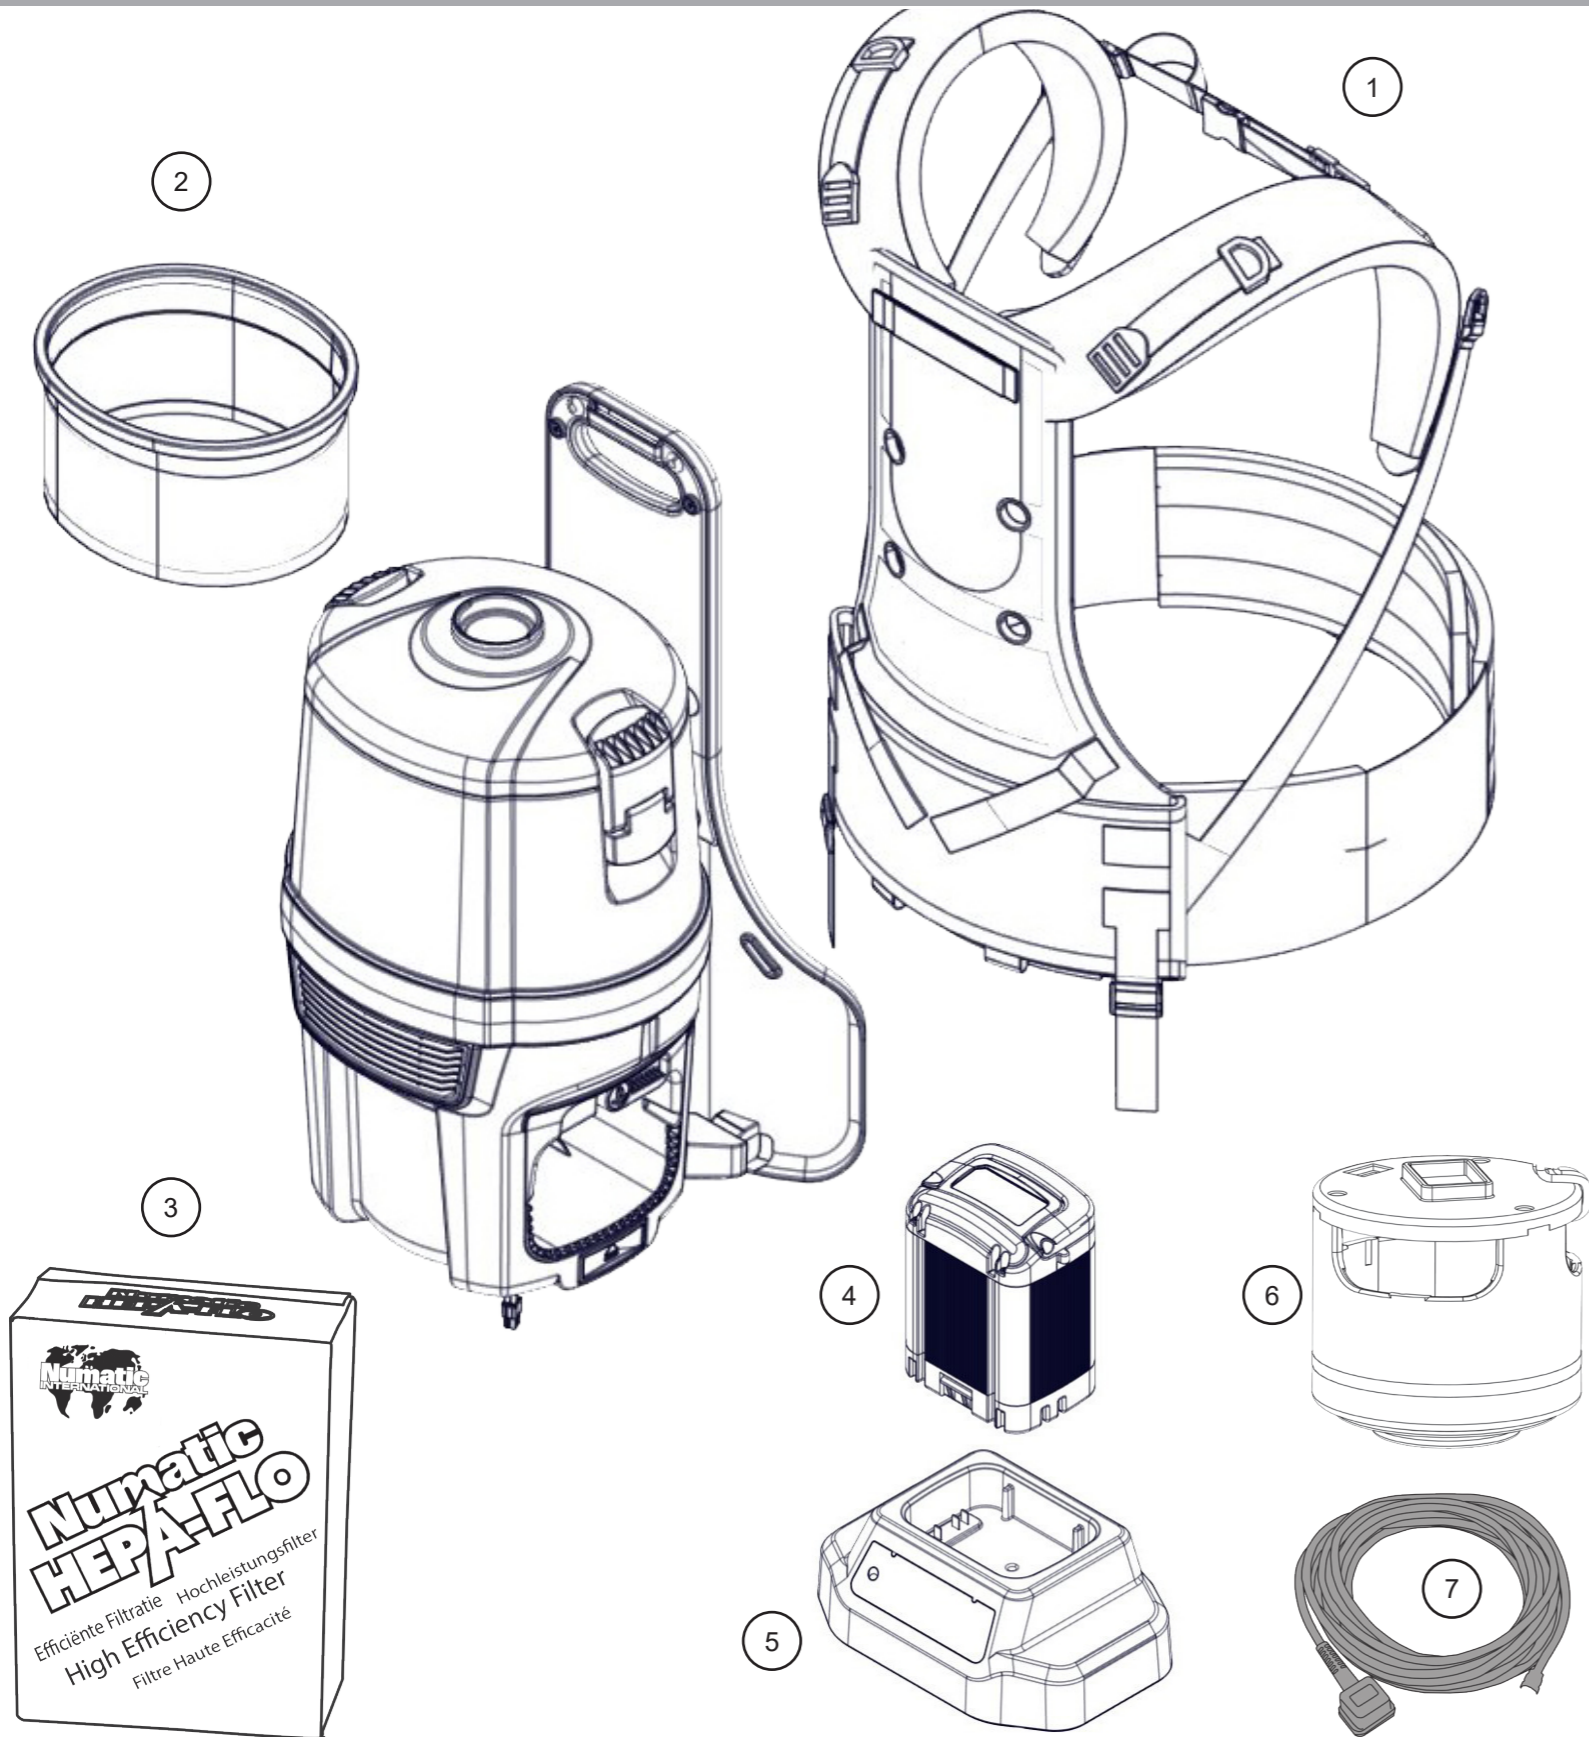

Exploded Spare Parts RSB150NX

Num	Description	Num			
1	RUCKSACK HARNESS - RSB150/RSV150 (RED)	912533			
2	SHORT BACKPACK TRITEX FILTER	910915			
3	NVM-1AH INDIVIDUAL HEPAFLO FILTER BAG (RSV130)	604018			
4	NX 300.LITHIUM ION BATTERY (300W/HR) PACKED.UN3480	909996			
5	NX.300 LITHIUM BATTERY CHARGER [5]	911335			
6	SIP CINDERSON 74MM 36V MOTOR (350W/200W)	911895			
7	MAINS CABLE.BLACK.1800.0m75.3 UK PLUG.	912365	7	MAINS CABLE.BLACK.1800.1.3. SWISS PLUG.	912364
7	MAINS CABLE.BLACK.1800.0m75.3.EUROPEAN PLUG.	912361	7	MAINS CABLE.BLACK.1800.18AWG.3. NORTH AMERICAN PLUG.	912362
7	MAINS CABLE.BLACK.1800.1.3. AUSTRALIAN PLUG.	912360	7	MAINS CABLE.BLACK.1800.1.3. SOUTH AFRICAN PLUG.	912363

Genuine Accessories (Kit AAT30E(270))