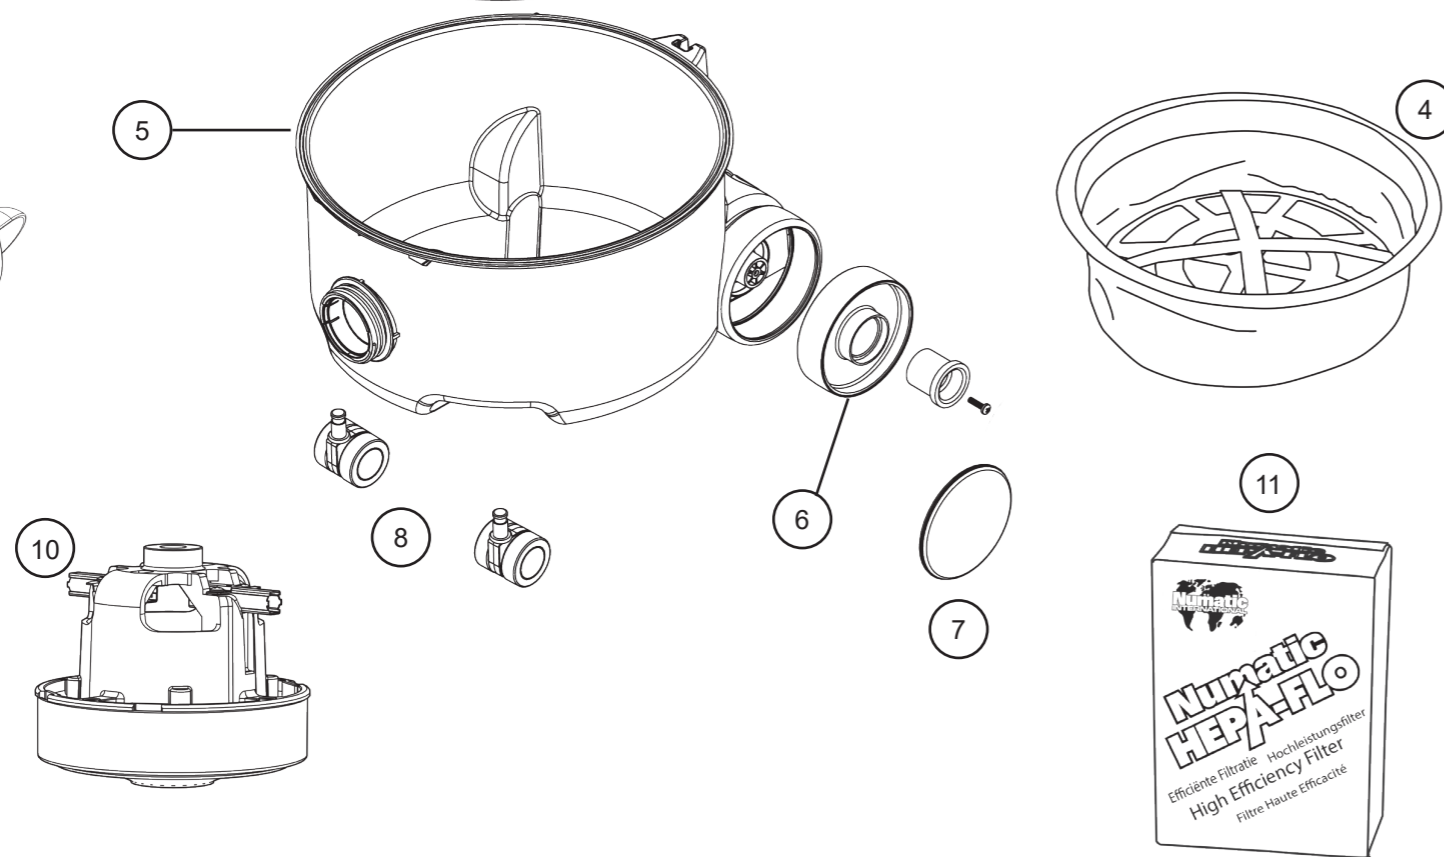

Exploded Spare Parts. ERP 180-11 420W (ECO Recycled Plastic)

Number	Description	Kit Number
1	CABLE MANAGEMENT HANDLE - MAIN BODY	906071
	CABLE MANAGEMENT HANDLE - LOWER HOUSING	906072
	CABLE MANAGEMENT HANDLE - SWIVEL LOCK	906073
	NO8 X 1INCH PLASTITE T20 PAN SCREW	291082
2	PLUG LOCATION CLAMP	227564
	NO6.5/8 INCH LG POZI-PAN SCREW Z/PL PLASTITE	219107
3	10.0MT X 1MM X 2 CORE CABLE (SOCKET & PLUG) YELLOW CABLE UK	911549
	10.0MT X 1MM X 2 CORE CABLE (SOCKET & PLUG) YELLOW CABLE EUROPEAN	236123

Number	Description	Kit Number
4	TRITEX FILTER (BOXED)	909559
5	180 DRUM COMPLETE BLACK RECYCLED	911695
6	WHEEL HUB FOR 2 SHOT WHEEL	227868
	HENRY WHEEL 2 SHOT MOULDING	227640
	NO8.5/8 INCH LG POZI-PAN SCREW Z/PL PLASTITE	219105
7	COLOURED WHEEL DISC (BLACK)	227638
8	40MM FRONT CASTORS FOR 180 DRUM	204000
9	DRY BAG CONNECTOR	237119
10	230V (420W) SINGLE STAGE THRU FLOW FAN MOTOR TCO	901792
11	PACK OF 3 NVM-1CH HEPAFLO BAGS	909291
	BOX OF 5 NVM-1CH HEPAFLO BAGS	907076
	BOX OF 10 NVM-1CH HEPAFLO BAGS	907075

Genuine Accessories (903146 Kit AS0)

909557 FloMax Hose

601026 32mm Ali Tube Set

909585 ProFlo Floor Tool

909564 Handy Kit

11

Numatic International Limited, Chard, Somerset, TA20 2GB
 Telephone: 01460 68600
 Fax: 01460 68458