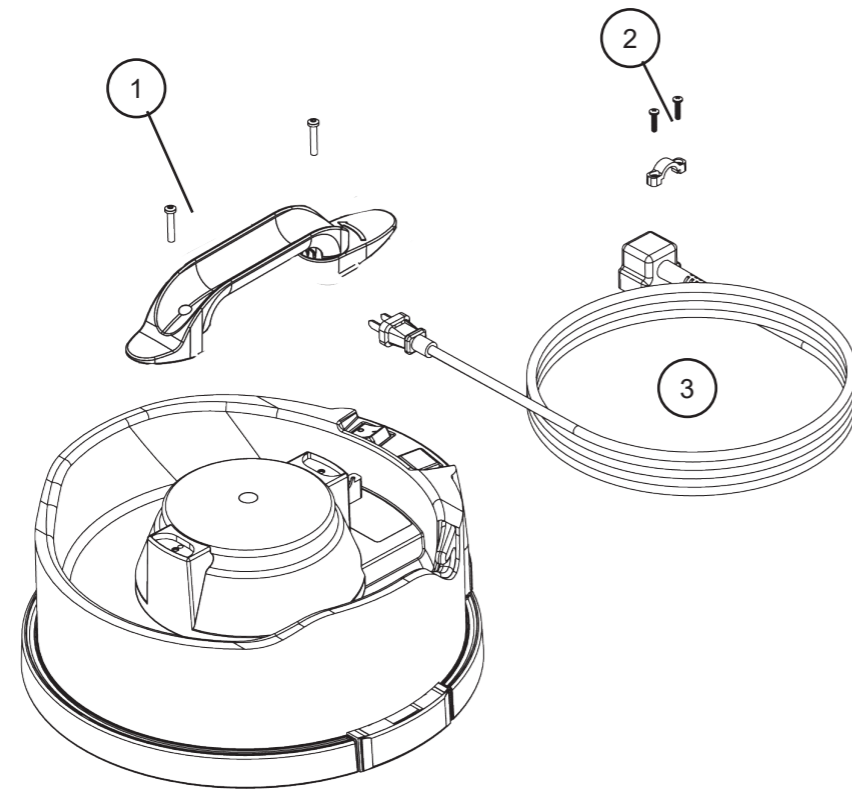

Exploded Spare Parts. ERP 180-11 420W (ECO Recycled Plastic)

Number	Description	Kit Number
1	CABLE MANAGEMENT HANDLE - MAIN BODY	906071
	CABLE MANAGEMENT HANDLE - LOWER HOUSING	906072
	CABLE MANAGEMENT HANDLE - SWIVEL LOCK	906073
	NO8 X 1INCH PLASTITE T20 PAN SCREW	291082
2	PLUG LOCATION CLAMP	227564
	NO6.5/8 INCH LG POZI-PAN SCREW Z/PL PLASTITE	219107
3	10.0MT X 1MM X 2 CORE CABLE (SOCKET & PLUG) YELLOW CABLE UK	911549
	10.0MT X 1MM X 2 CORE CABLE (SOCKET & PLUG) YELLOW CABLE EUROPEAN	236123

Number	Description	Kit Number
4	TRITEX FILTER (BOXED)	909559
5	180 DRUM COMPLETE BLACK RECYCLED	911695
6	WHEEL HUB FOR 2 SHOT WHEEL	227868
	HENRY WHEEL 2 SHOT MOULDING	227640
	NO8.5/8 INCH LG POZI-PAN SCREW Z/PL PLASTITE	219105
7	COLOURED WHEEL DISC (BLACK)	227638
8	40MM FRONT CASTORS FOR 180 DRUM	204000
9	DRY BAG CONNECTOR	237119
10	230V (420W) SINGLE STAGE THRU FLOW FAN MOTOR TCO	901792
11	PACK OF 3 NVM-1CH HEPAFLO BAGS	909291
	BOX OF 5 NVM-1CH HEPAFLO BAGS	907076
	BOX OF 10 NVM-1CH HEPAFLO BAGS	907075

Genuine Accessories (903146 Kit AS0)

909557 FloMax Hose

601026 32mm Ali Tube Set

909585 ProFlo Floor Tool

909564 Handy Kit

11

Numatic International Limited, Chard, Somerset, TA20 2GB
 Telephone: 01460 68600
 Fax: 01460 68458