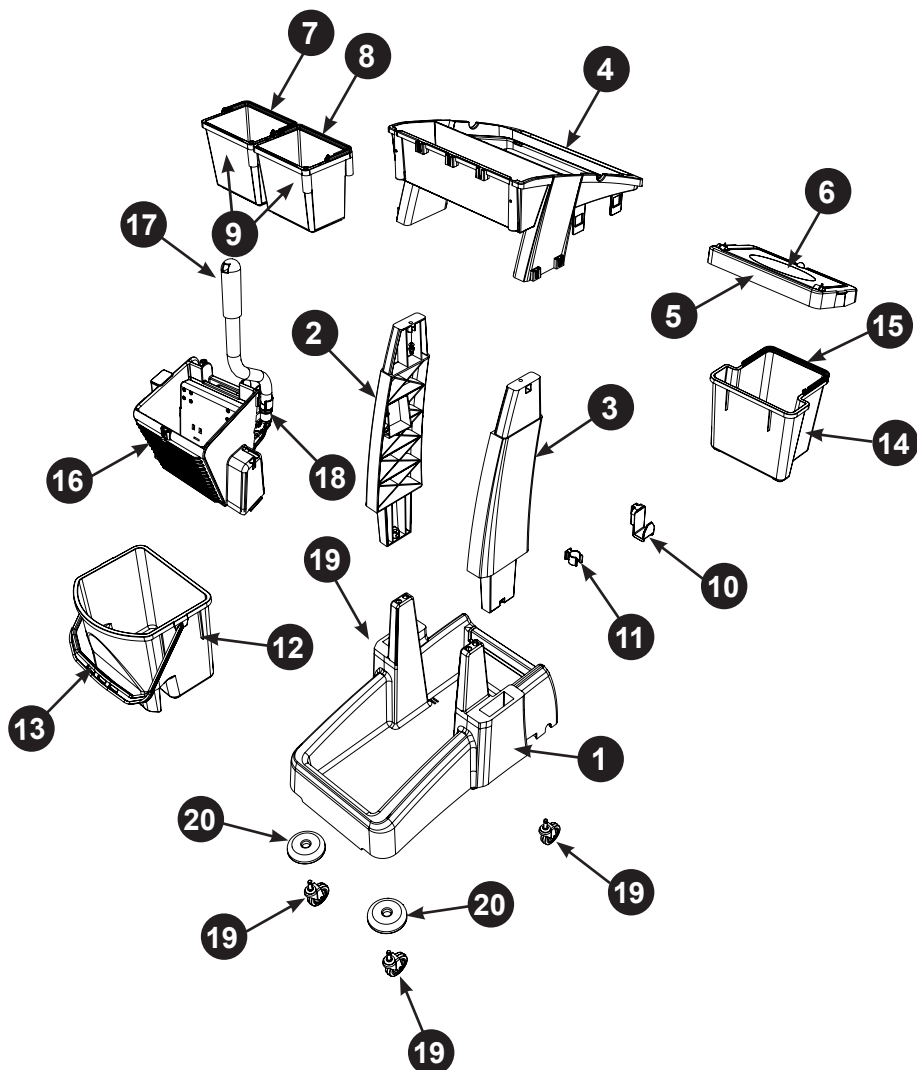

Exploded Spares MM-4

Number	Description	Part Number	Quantity
1	Reflo Base	915029	1
2	Left Hand Upright	914907	1
3	Right Hand Upright	914906	1
4	Handle Frame	913982	1
5	Bag Securing	913978	1
6	Lid	913979	1
7	Red Handle	905149	1
8	Blue Handle	905150	1
9	5 Litre Bucket	223565	1
10	Versaclean Hook T Slot x 10	912547	1
11	22mm Mid Mop Clamp x 10	629883	1
12	17 Litre Front Bucket	913975	1
13	Blue Handle-(For Front Bucket)	905142	1
14	15 Litre Rear Bucket	913976	1
15	Red Handle- (For Rear Bucket)	913977	1
16	Mid Mop Press	909911	1
17	Mop Press Handle	915056	1
18	C Clip	223399	1
19	Castors	204118	4
20	Buffers	227479	2
21	70-Litre Grey Waste Bags (Roll of 10)	908230	1
22	M8 x 25mm Socket Bolt	219555	4

Revision	A02
Part Number	915059