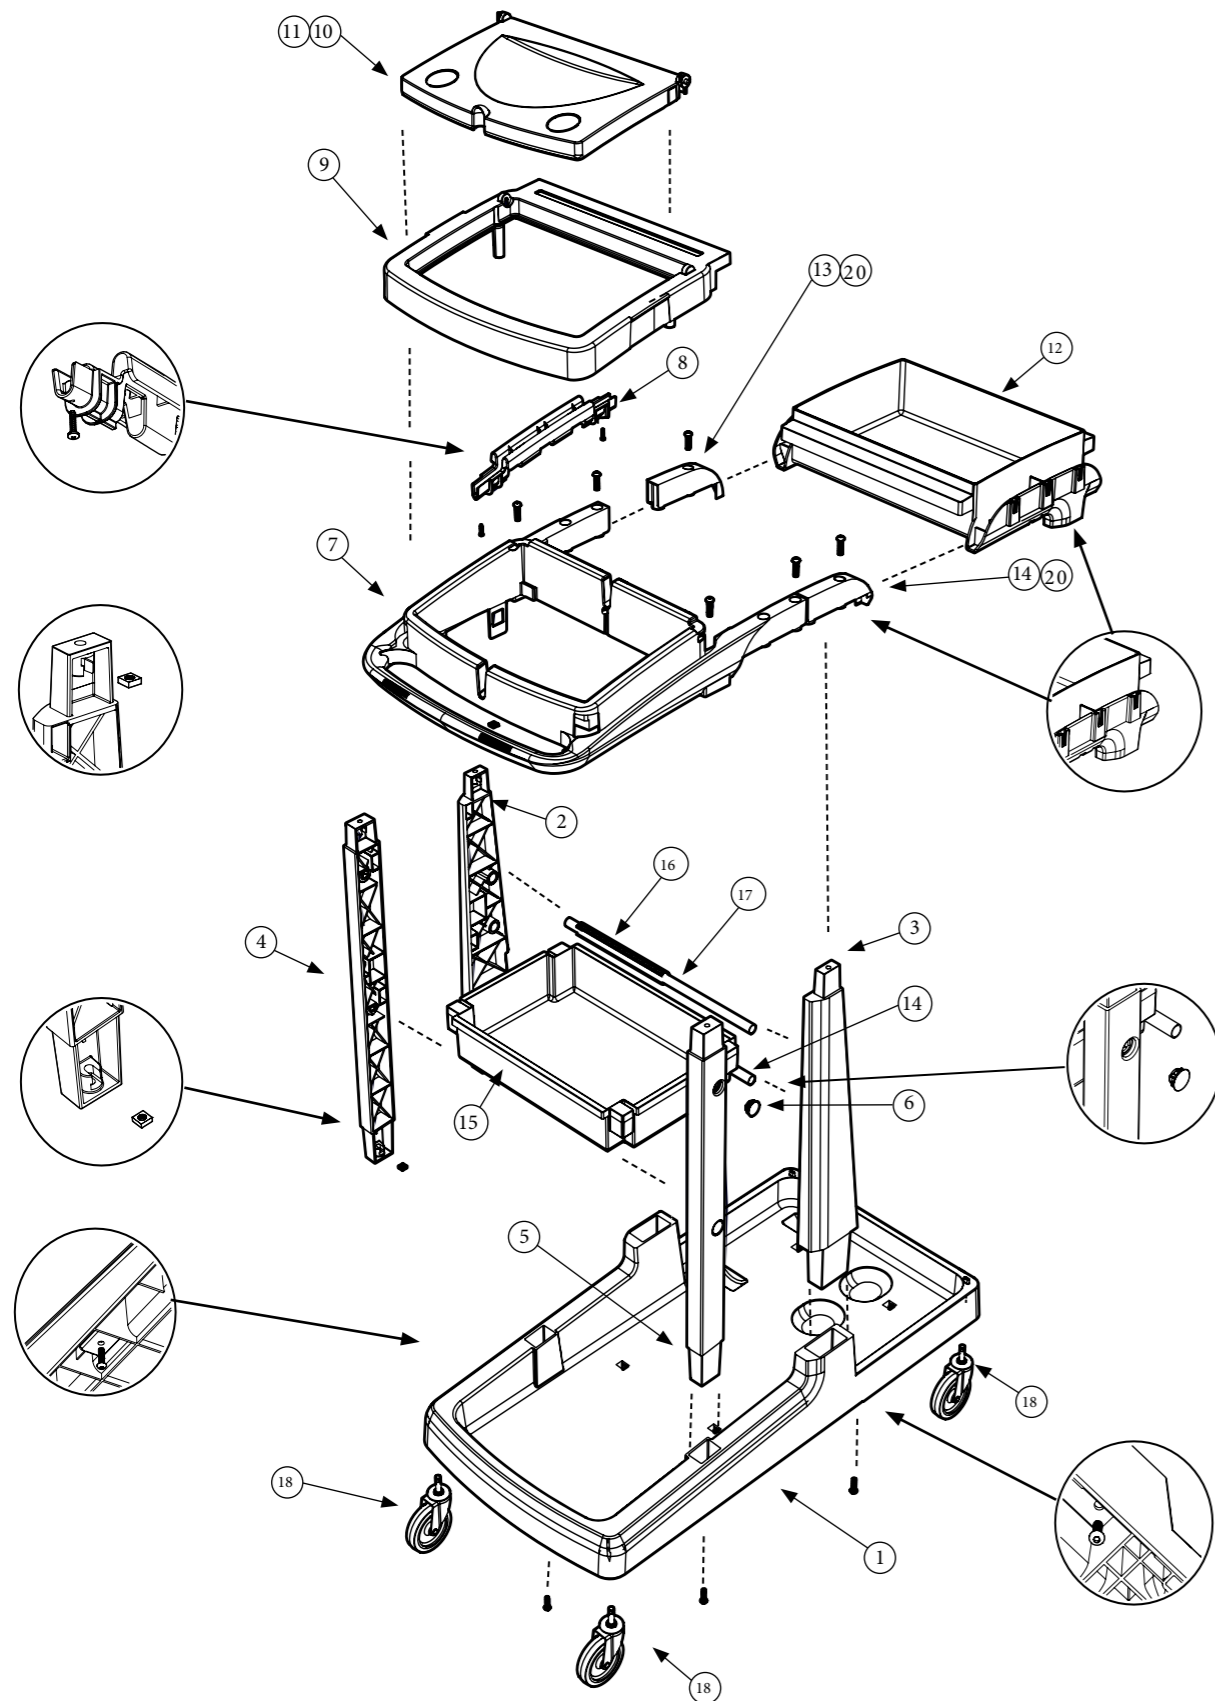

# Exploded Spare EcoMatic EM-3

Item Number	Item Description	Part Number	Quantity
1	Ecomatic black refo base printed numatic refo - long	909997	1
2	Front left hand black refo upright assembly with nut & bolt fitted	909374	1
3	Front right hand black refo upright assembly with nut & bolt fitted	909373	1
4	Rear left hand black refo upright assembly with nut & bolt fitted	909363	1
5	Rear right hand black refo upright assembly with nut & bolt fitted	909375	1
6	Door hole plug graphite	902984	4
7	Ecomatic bag frame black refo	909358	1
8	Bag Splitter Kit - <b>Optional</b>	910840	1
9	Bag securing frame black refo	909187	1
10	Lid grey	912506	1
11	Colour code disc dark grey	223124	1
12	Top tray black refo with nuts & bolts fitted	909357	1
13	Black refo left hand cover	910729	1
14	Black refo right hand cover	910732	1
15	Ecomatic tray black refo	909359	1
16	Press support tube painted silver	909361	2
17	Tube profile	910762	1
18	4 x 4 Inch castor	908204	1
19	Ecomatic buffer set (x4) - <b>Optional</b>	910757	1
20	M8 x 25mm LG.Socket bolt Z/PL	219555	-
21	Nut M8 Plain Z/PL	219079	-
22	120-Litre grey waste bags (roll of 10 - 700mm x 1100mm) - <b>Optional</b>	908229	0.1

Revision	A02
Part Number	912035